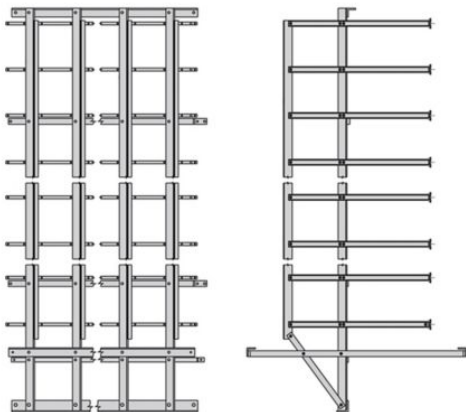

# Eaton SB60410804TG

Catalog Number: SB60410804TG

Eaton B-Line series double sided 30 inch shelf width distribution frame, 108" height, 43.62" length, 30" width, 4 vertical with 12 shelves, ASTM A36 structural steel, Telco gray powder coat, Universal distribution frame double sided

## General specifications

Product Name	Catalog Number
Eaton B-Line series double sided 30 inch shelf width distribution frame	SB60410804TG
	UPC
	799038032298
Product Length/Depth	Product Height
43.62 in	108 in
Product Width	Product Weight
30 in	322.974 lb
Certifications	
Not Applicable	

### Type

Universal distribution frame double sided, 4 vertical with 12 shelves